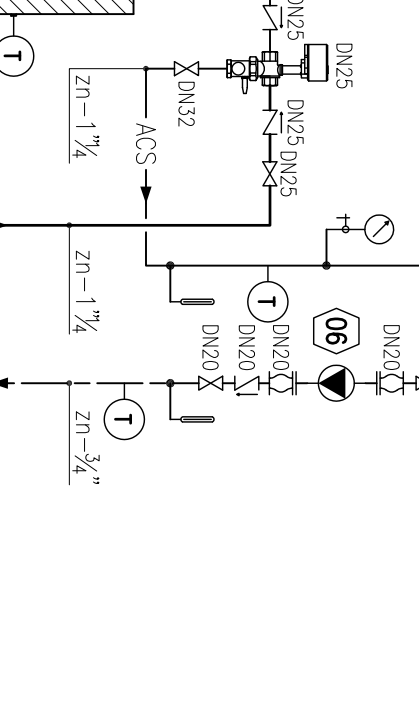

POMPE DI CIRCOLAZIONE. Technical specifications and notes in Italian.

Table for Generator and Softener specifications, including columns for quantity, location, capacity, power, and notes.

Table for Pump specifications, including columns for quantity, location, flow rate, pressure, and notes.

Table for Tank specifications, including columns for quantity, location, capacity, and notes.

Table for Expansion Tank specifications, including columns for quantity, location, capacity, pressure, and notes.