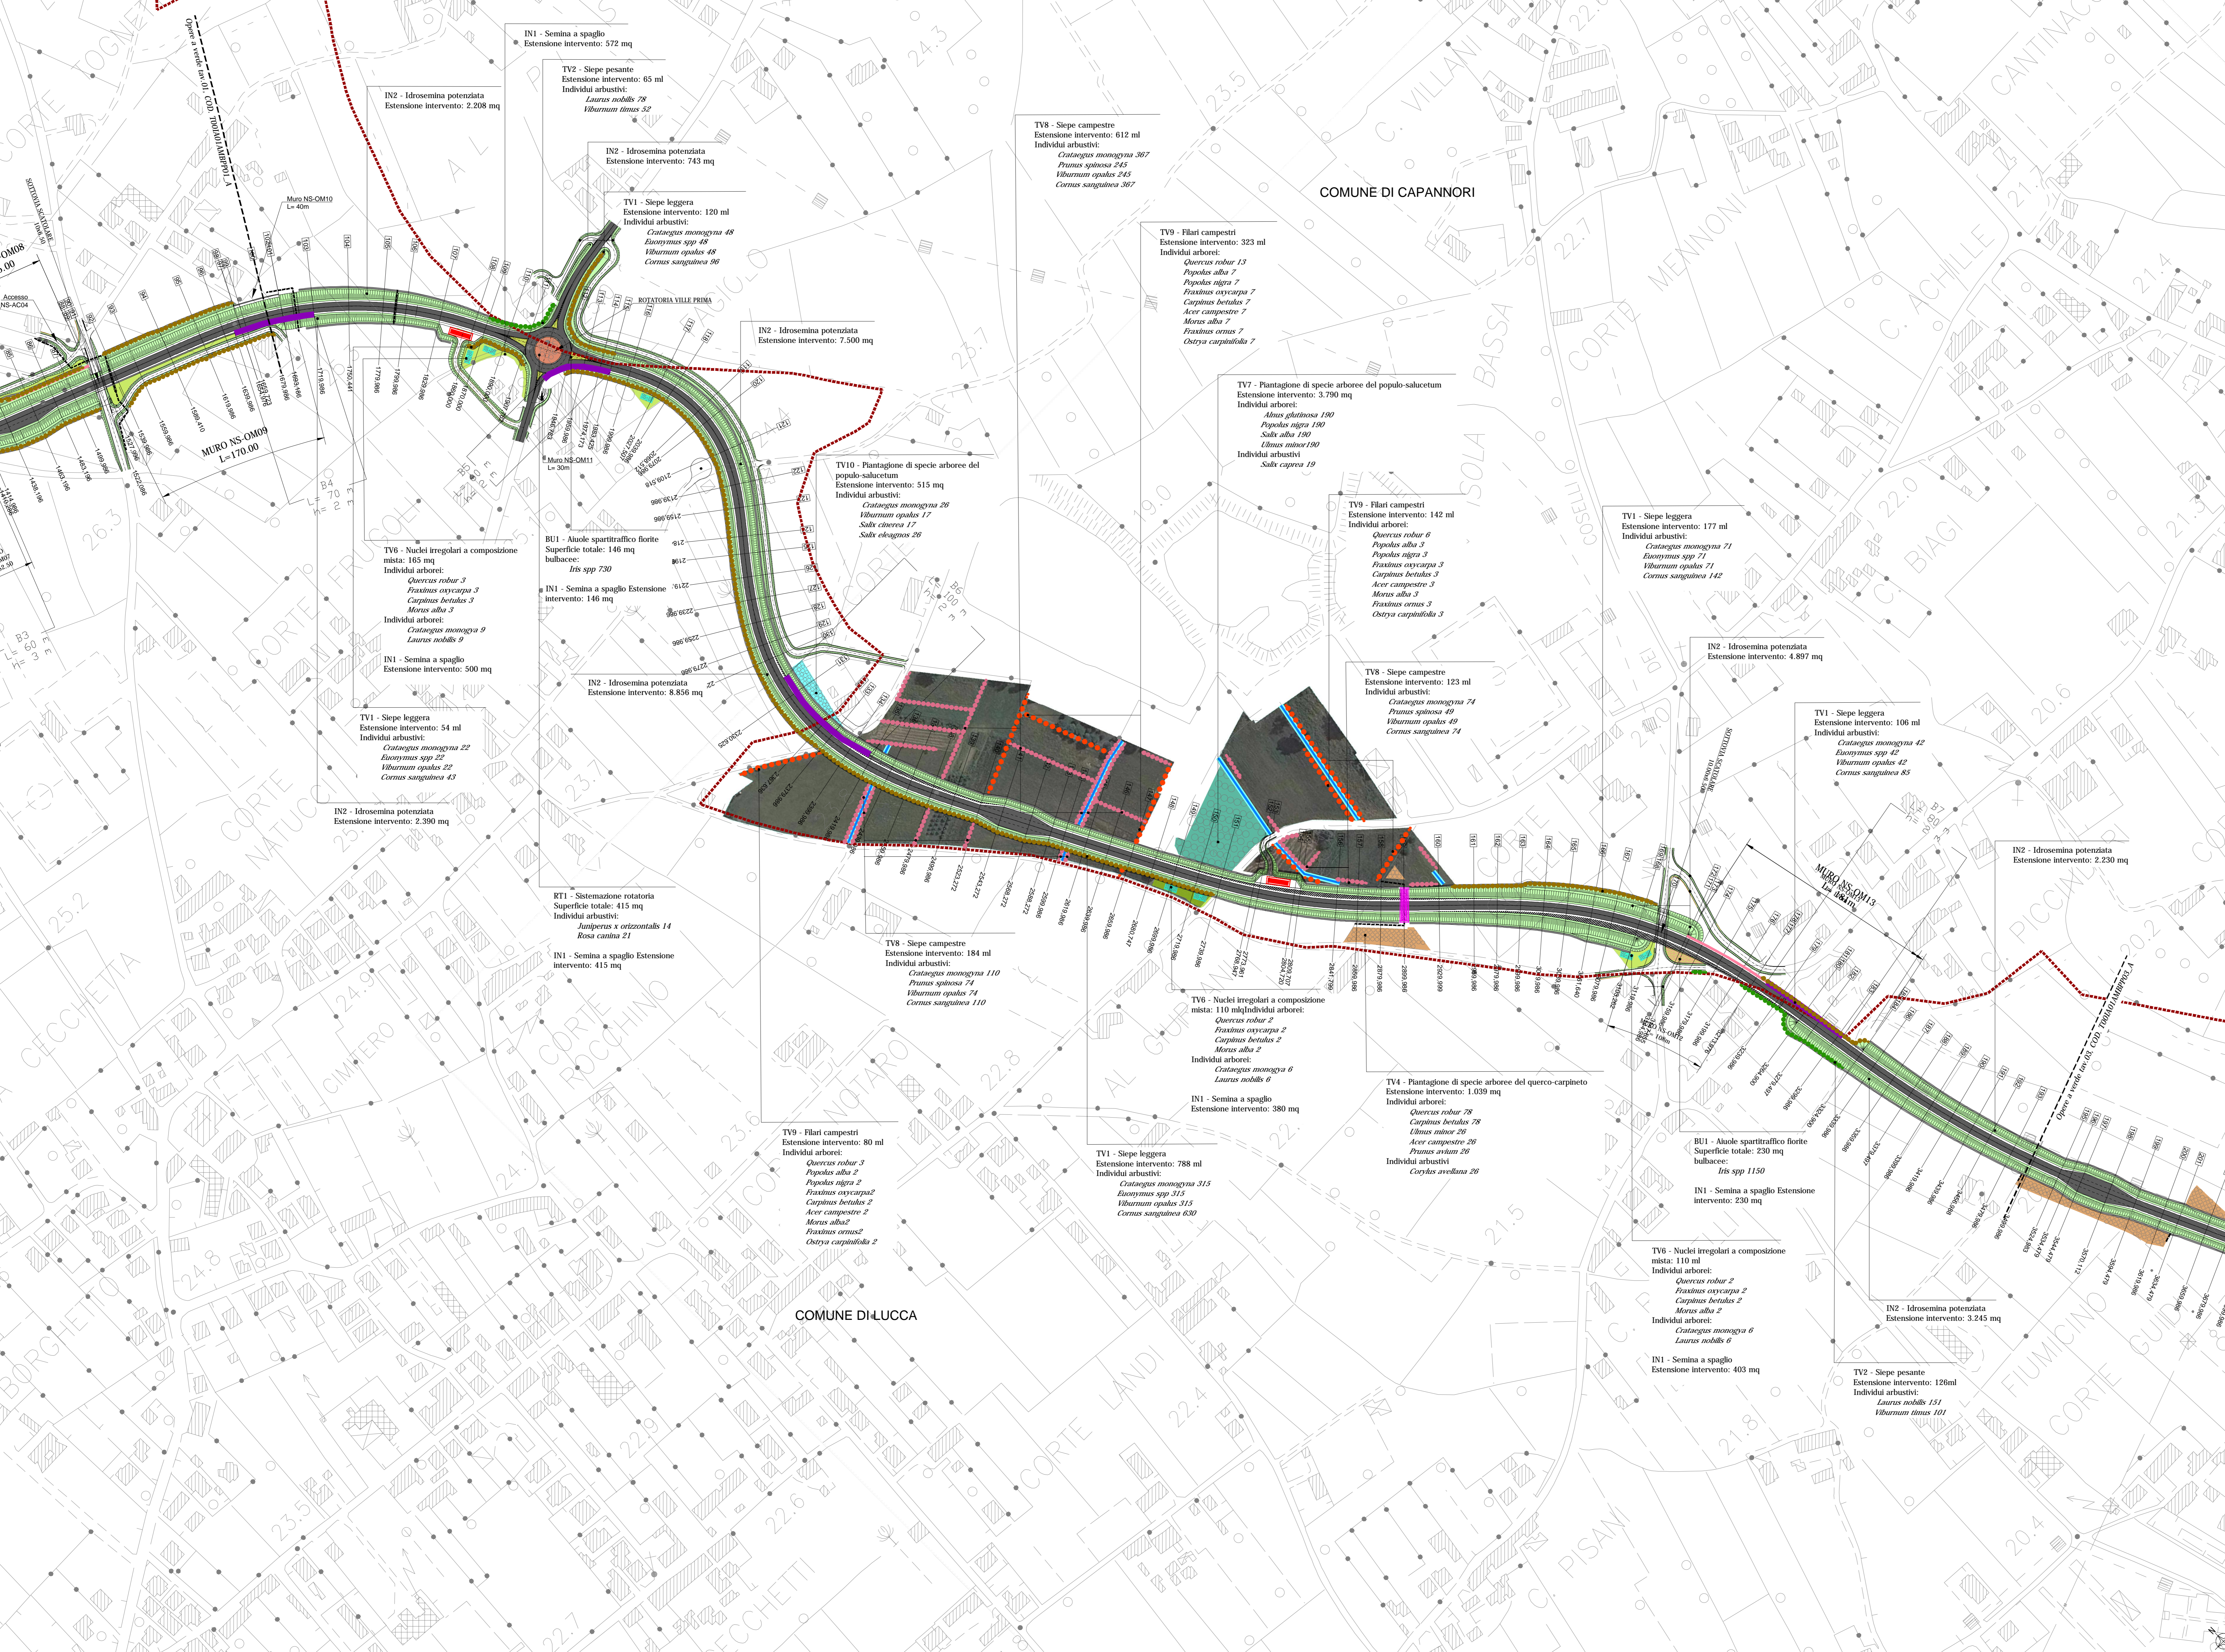

Legenda

Legend and summary table. Legend includes symbols for boundaries, tracts, and various green interventions. Summary table lists 'Opere a verde' (Green Works) with columns for 'Parziali' and 'Totali' areas in sqm. It also includes 'Interventi di ripristino ambientale' (Environmental Restoration Interventions) and 'Opere di salvaguardia faunistica' (Faunal Protection Works).

Technical diagrams for various green interventions: TV1 (light arboreal hedge), TV4 (mixed arboreal hedge with Quercus-Carpinus), TV6 (mixed composition core), TV7 (poplar-salix arboreal hedge), TV8 (campestral arboreal hedge), TV9 (campestral arboreal hedge), TV10 (aromatic herbaceous plantings), and RT1 (rotary system).

Technical diagrams for interventions IN1 (seedling), IN2 (potentilla), and TV2 (heavy hedge).

Project information block. Includes the logo of ANAS Direzione Progettazione e Realizzazione Lavori, the project title 'SISTEMA TANGENZIALE DI LUCCA', and the specific project name 'PROGETTO DEFINITIVO'. It also contains a table with project details: CODICE PROGETTO (1601), NOME FILE (T01IAMBPP02.dwg), and a revision table.